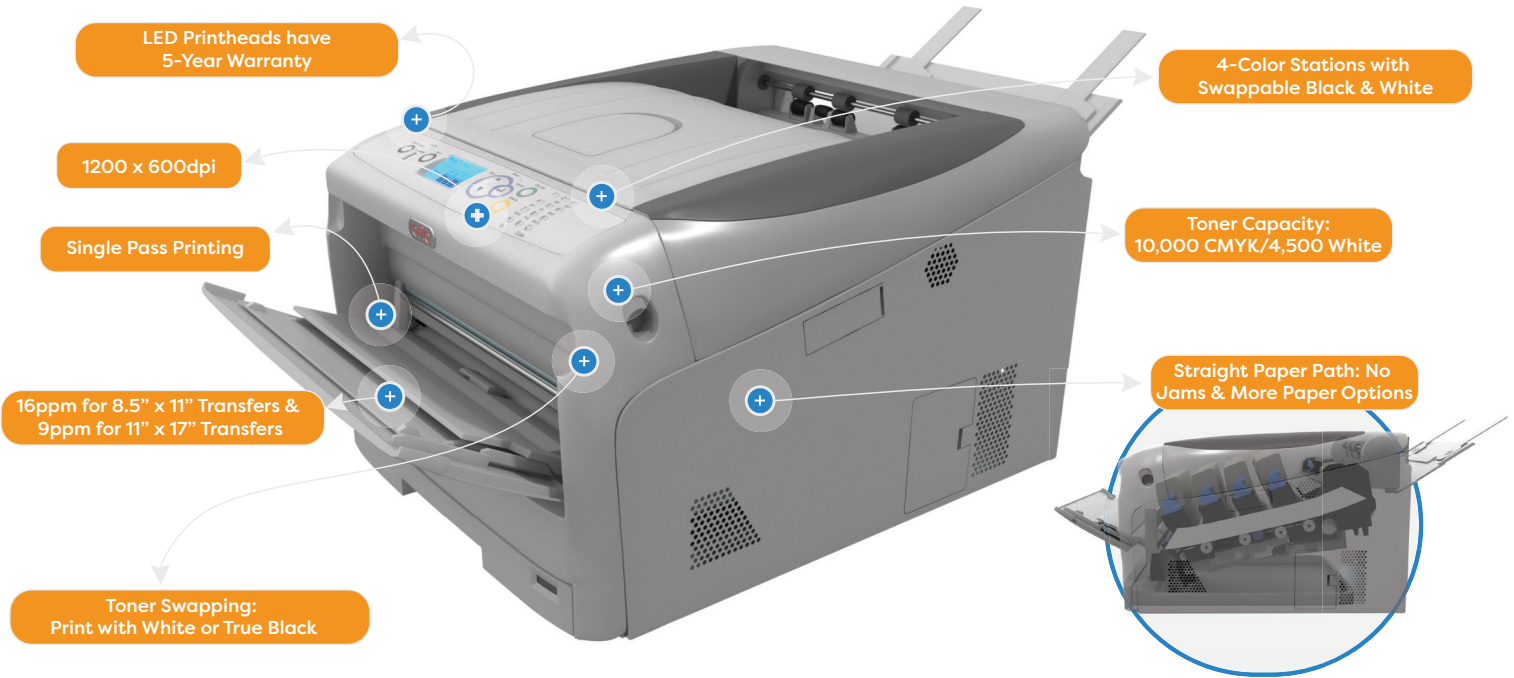

White Toner Transfer Printer

8432WDT

A digital decorators desktop dream! This compact, 4-color, 4-station white toner printer is the perfect solution for transferring single or multi-color designs to just about any surface and any material.

The versatile Crio® 8432WDT prints CMYK (black) or CMYW (white) in a single pass. Like all Crio printers, the straight paper path technology minimizes paper jam points, allowing you to print on the widest variety of media up to 11.8" wide and up to 52" long. And with toner costs averaging around \$0.35 per sheet, you can profit from even the smallest orders!

No Weeding, No Problem

Crio® white toner transfers are self-weeding. There is no cutting and no weeding to deal with. Increasing production speed, saving both time and money.

Full Color, High Resolution

Easily print full-color, high-resolution designs or photographs with up to 1200 x 600 dpi to transfer with incredible detail.

RIP Software & Remote Support Tablet Included

Specifications

Performance

- **Print Speed:** 8.5" x 11" transfer media-up to 16ppm; 11" x 17" transfer media-up to 9ppm¹
- **Processor:** 800 MHz PowerPC CPU
- **HD Color:** Combines multilevel LED printhead and microfine toner for sharp detail and rich color depth
- **Print Resolution:** 1200 x 600dpi